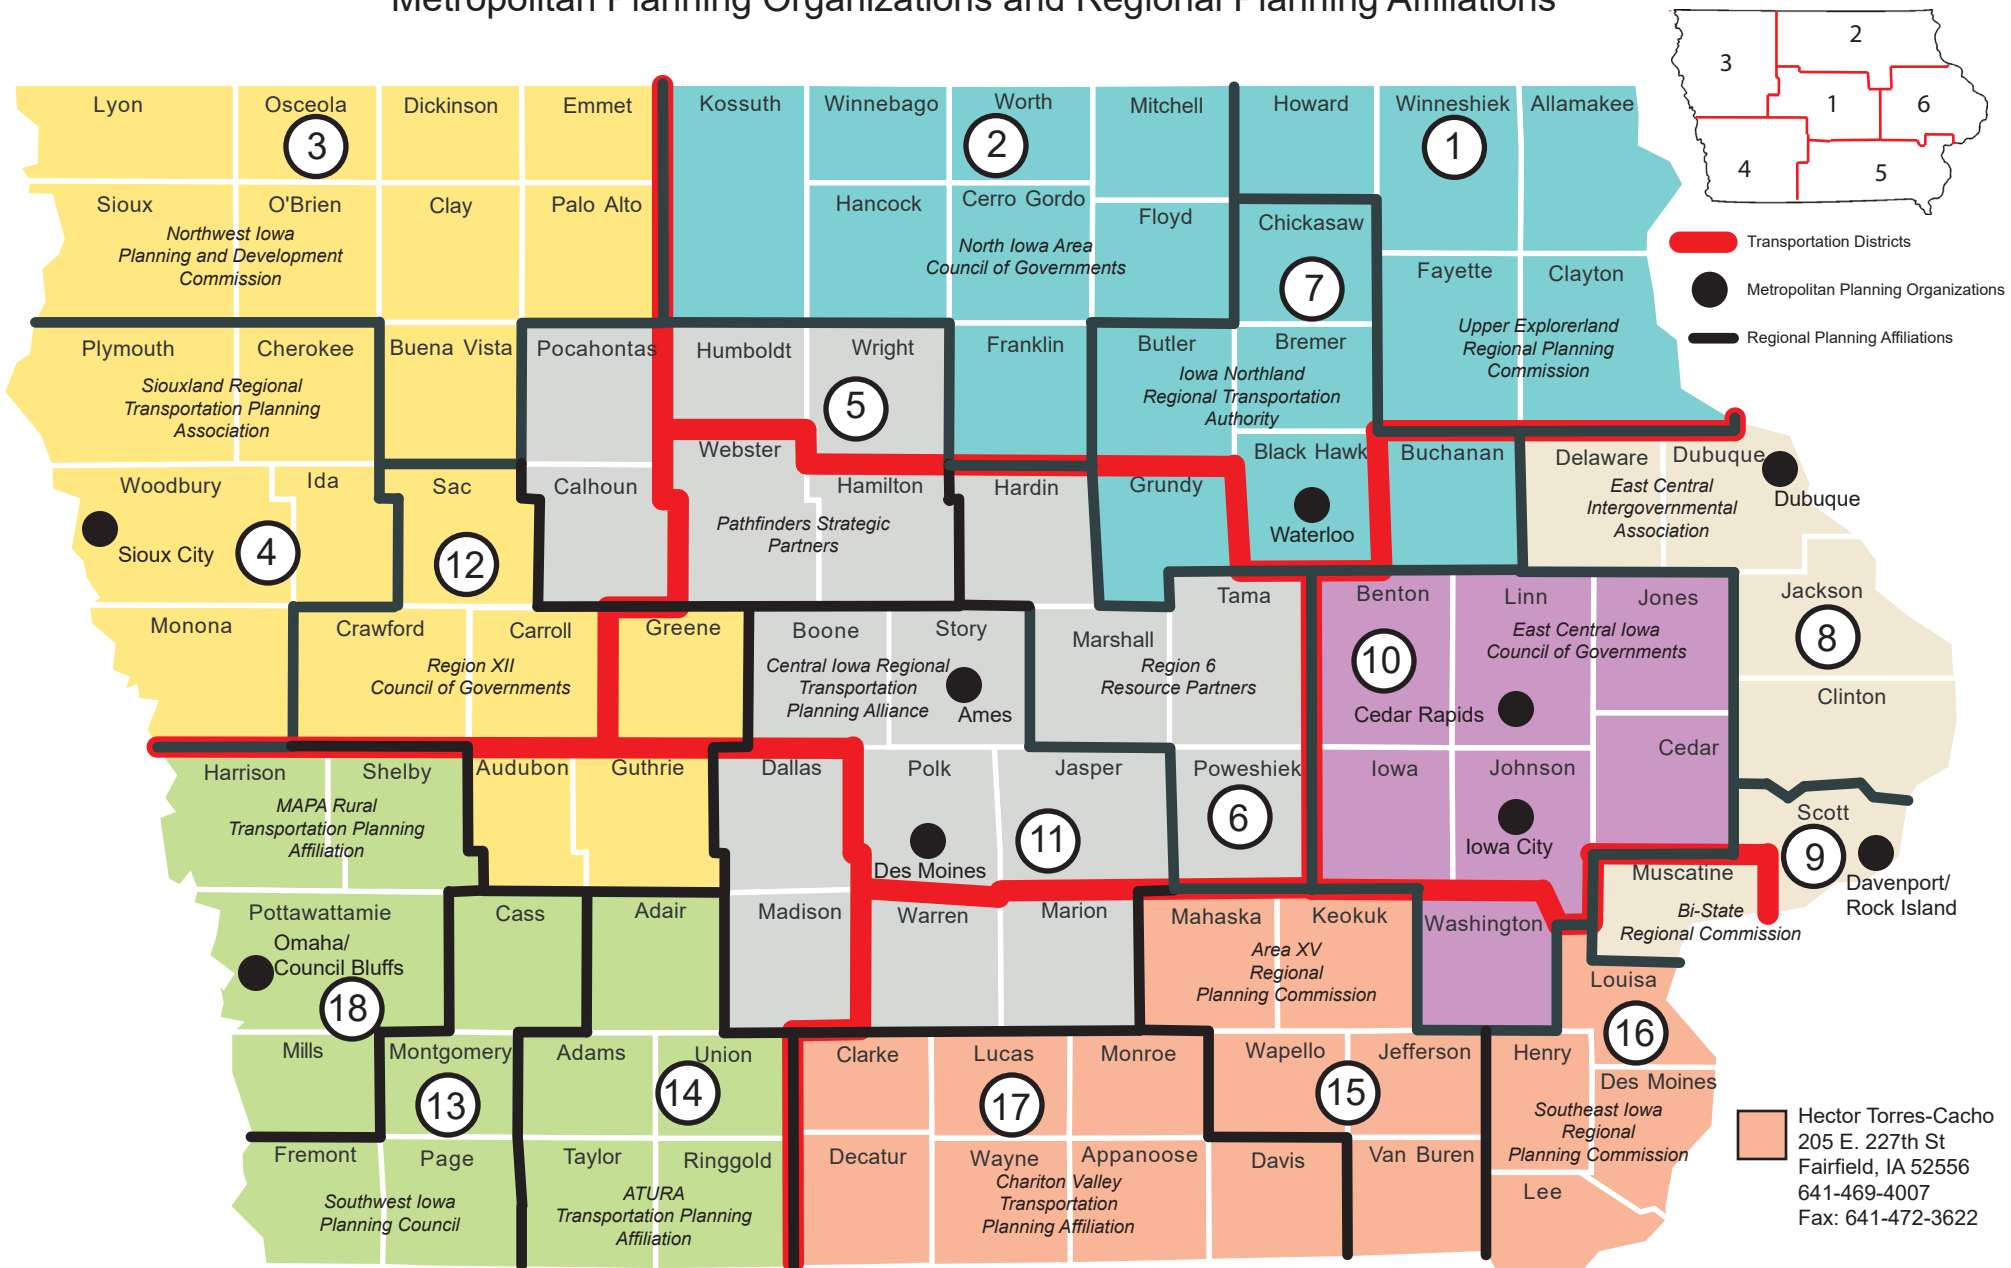

District Transportation Planners' Areas of Responsibility

Metropolitan Planning Organizations and Regional Planning Affiliations

Dakin Schultz
6409 Gordon Drive
Sioux City, IA 51105
712-274-5837
Fax: 712-276-2822

Scott Suhr
2210 E. Seventh St.
Atlantic, IA 50022
712-243-7627
Fax: 712-243-6788

Shelby Ebel
1020 S. Fourth St.
Ames, IA 50010
515-239-1996
Fax: 515-239-1472

Krista Billhorn
428 43rd St. SW
Mason City, IA 50401
641-422-9447
Fax: 641-422-9457